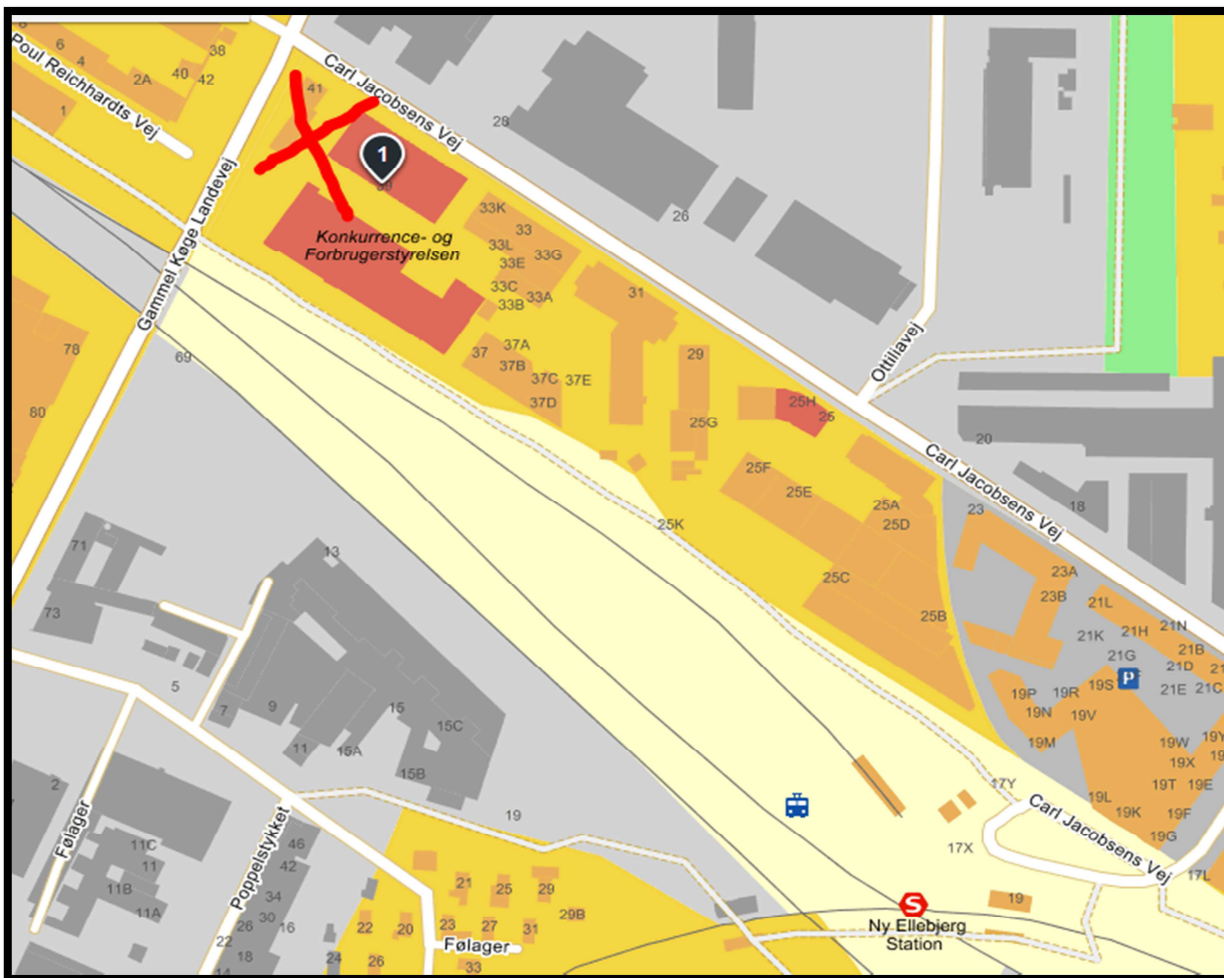

Please note:

You cannot visit SIRI at Carl Jacobsens Vej outside these special opening hours without booking an appointment.

Our location:

Nearest train station: Ny Ellebjerg (approximately 200 meters walk from Carl Jacobsens vej 39)